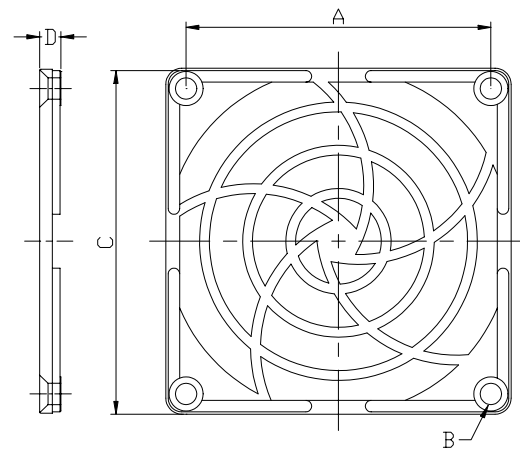

Plastic Fan Guard

Material:ABS

MODEL	A	B	C	D
K-PG06J-4PA	50	4.5	60	6.7

Material:ABS

MODEL	A	B	C	D
K-PG08J-4PA	71.5	5.0	81	50

Material:ABS

MODEL	A	B	C	D
K-PG09J-4PA	82.5	4.9	92	6.4

Material:ABS

MODEL	A	B	C	D
K-PG12J-4PA	104.5	5.0	119.5	6.4