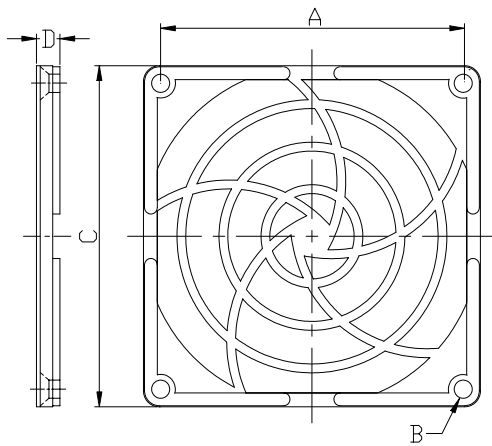

Plastic Fan Guard

Material:ABS

MODEL	A	B	C	D
K-PG06J-4PA	50	4.5	60	6.7

Material:ABS

MODEL	A	B	C	D
K-PG08J-4PA	71.5	5.0	81	50

Material:ABS

MODEL	A	B	C	D
K-PG09J-4PA	82.5	4.9	92	6.4

Material:ABS

MODEL	A	B	C	D
K-PG12J-4PA	104.5	5.0	119.5	6.4