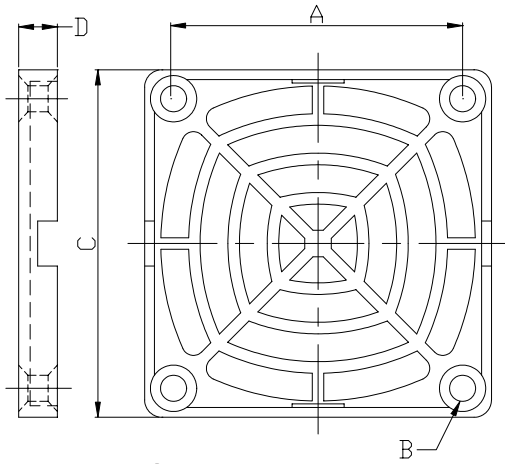

Plastic Fan Guard

Material:ABS

MODEL	A	B	C	D
K-PG06J-4PA	50	4.5	60	6.7

Material:ABS

MODEL	A	B	C	D
K-PG08J-4PA	71.5	5.0	81	50

Material:ABS

MODEL	A	B	C	D
K-PG09J-4PA	82.5	4.9	92	6.4

Material:ABS

MODEL	A	B	C	D
K-PG12J-4PA	104.5	5.0	119.5	6.4